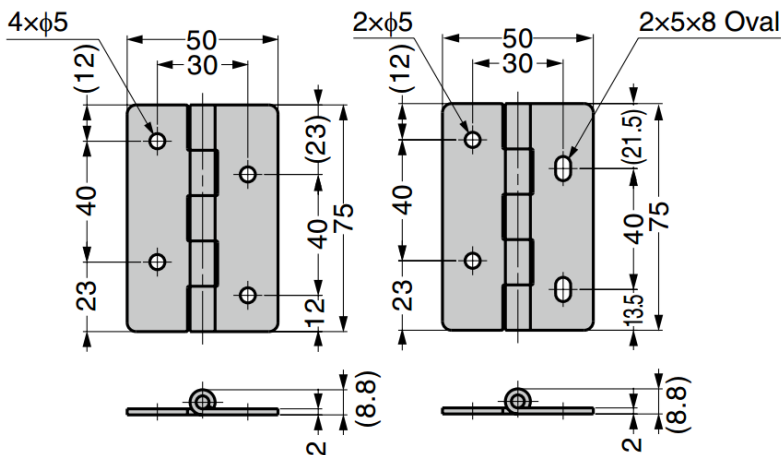

### Material

- Stainless steel 304, plain finish

Part No.	Load Capacity (per pair)	
GSR40	69 N	7 kg

### Material

- Stainless steel 304, plain finish

Part No.	Load Capacity (per pair)	
GSR75	186 N	19 kg
GSR75B		