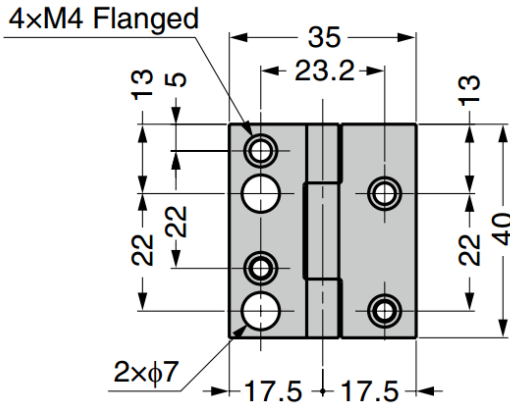

## GSR40 Stainless Steel Butt Hinge

### Features

- Hinge will not be in contact with screw heads while closing
- Hinge is internal threaded

### Material

- Stainless steel 304, plain finish

Part No.	Load Capacity (per pair)	
GSR40	69 N	7 kg

### Material

- Stainless steel 304, plain finish

Part No.	Load Capacity (per pair)	
GSR75	186 N	19 kg
GSR75B		